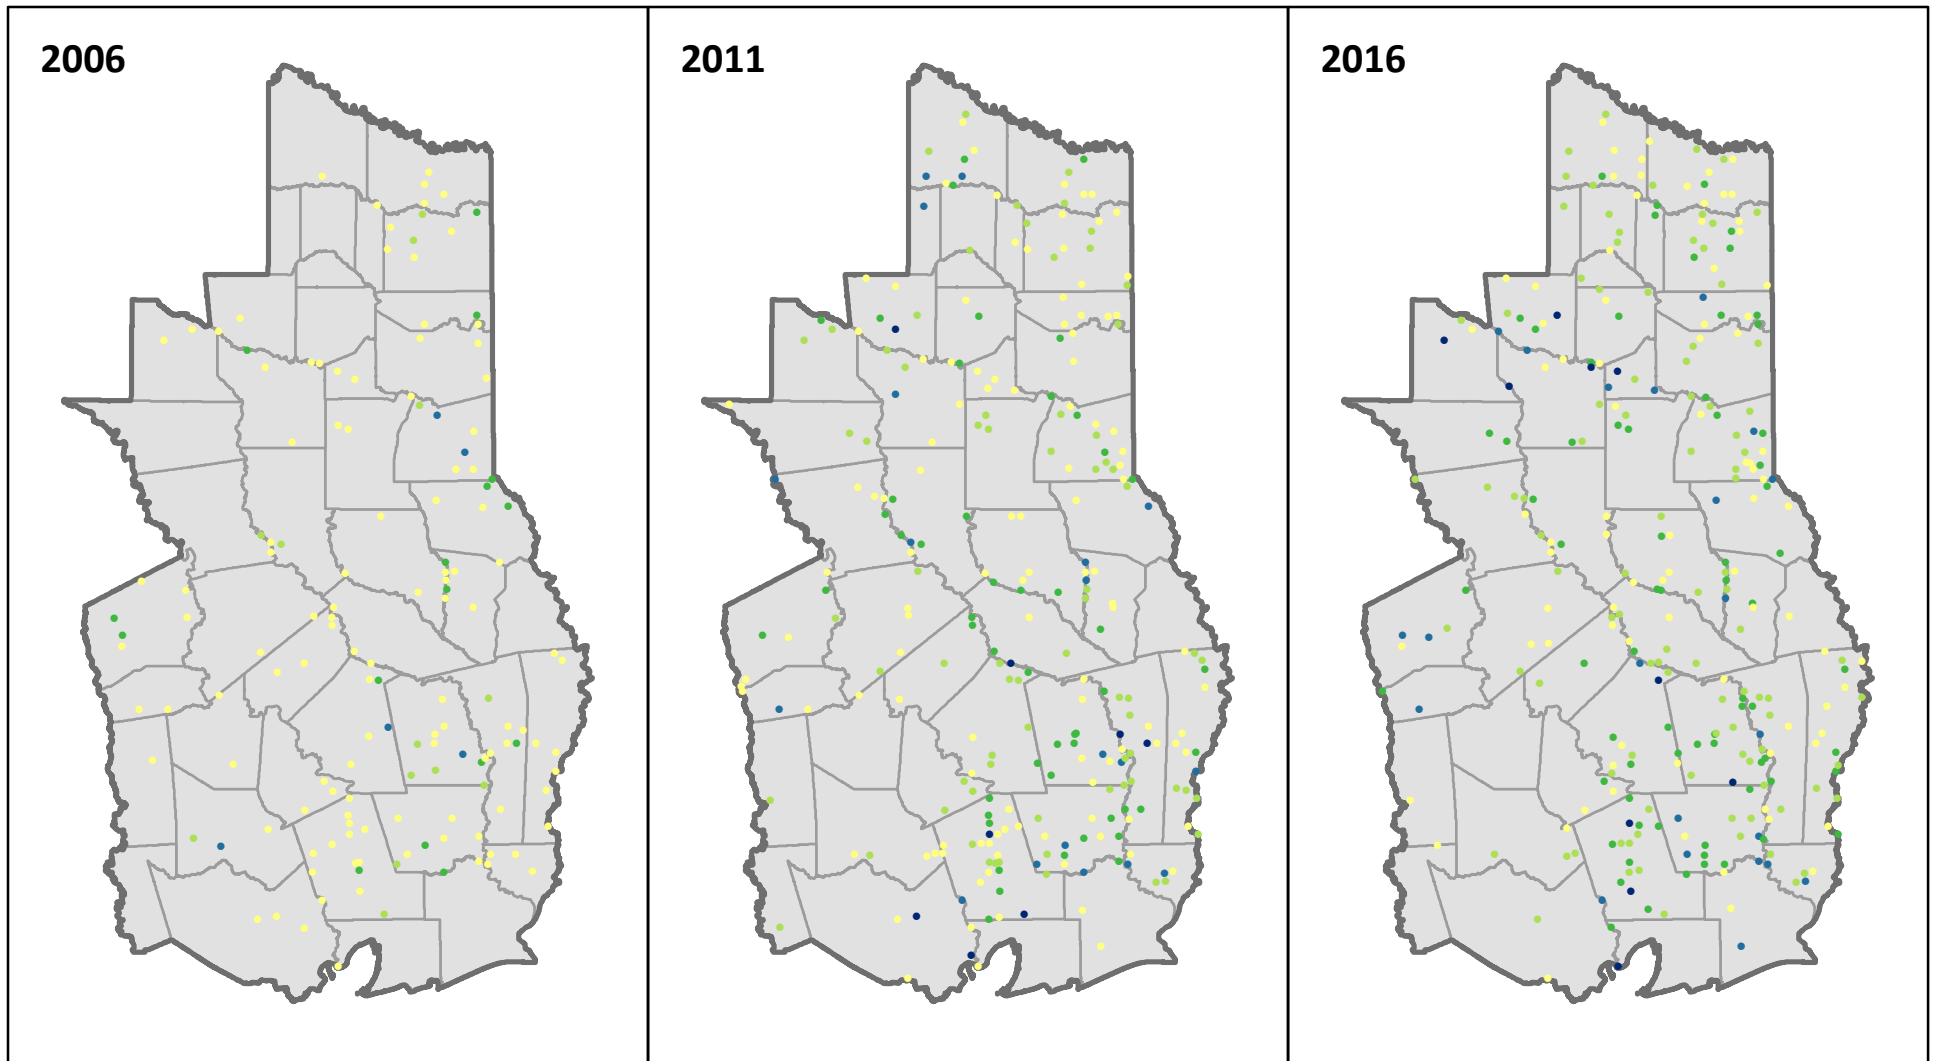

Hardwood Mortality on Oak-Gum-Cypress Forest, 2006 to 2016

FIA plots in East Texas from 2006, 2011, and 2016 inventories. Mortality is of hardwood trees at least 5 inches in diameter on oak-gum-cypress forest, expressed in number of trees per acre.

Data downloaded from FIA DataMart (<http://www.fia.fs.fed.us/tools-data>)

Forest Inventory & Analysis <http://www.fia.fs.fed.us>

Map prepared by Rebekah Zehnder, Texas A&M Forest Service (rzhender@tfs.tamu.edu)